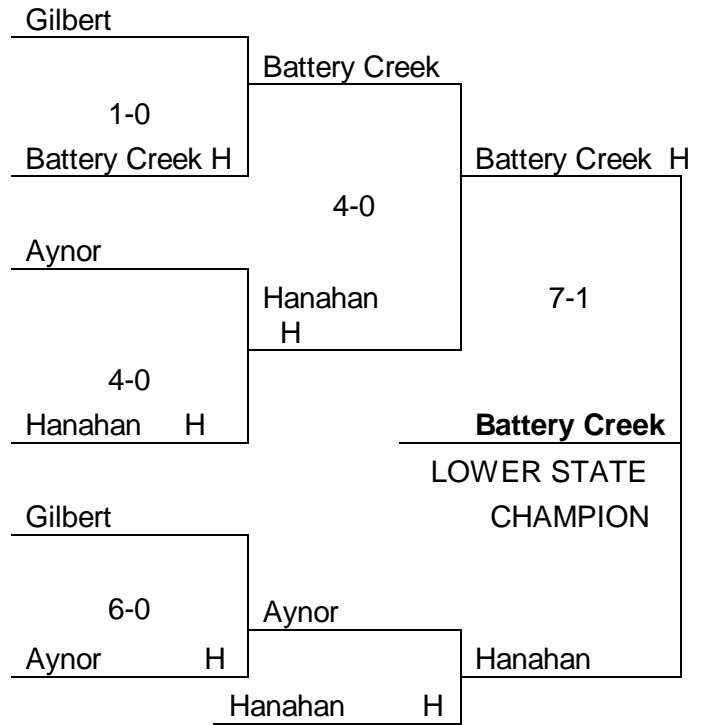

AAA SOFTBALL

Game One
Mon. May 13

Union County	H
Battery Creek (2-1)	

Game Two
Wed., May 15

Union County
Battery Creek (2-1) State Champion

2019 Class AAA UPPER AND LOWER STATE SOFTBALL TOURNAMENTS

UPPER STATE

LOWER STATE