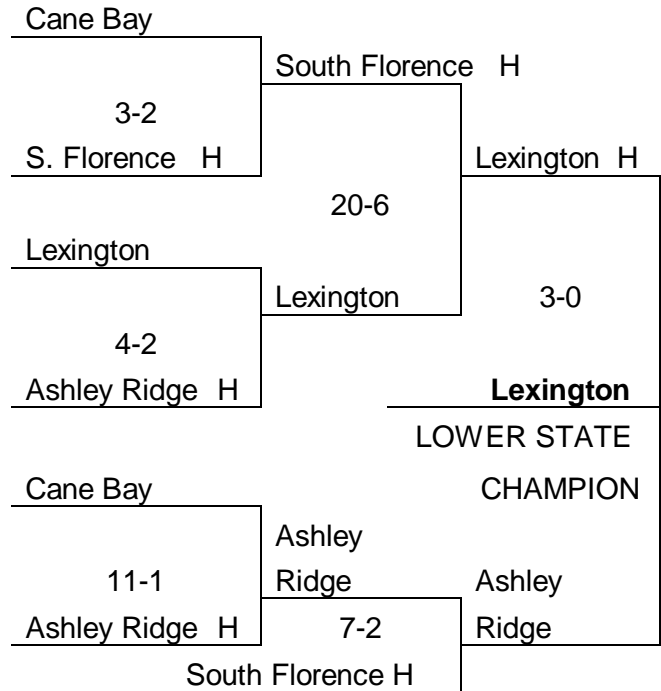

AAAAA SOFTBALL

Game One
Mon. May 13

Byrnes (12-8)	H
Lexington	

Game Two
Wed. May 15

Byrnes	
Lexington (5-1)	H

Game Three
(if necessary)
Fri. May 17

Byrnes	
Lexington (6-5) State Champion	

2019 Class AAAAA UPPER AND LOWER STATE SOFTBALL TOURNAMENTS

UPPER STATE

LOWER STATE

AAAA SOFTBALL

Game One
Mon. May 13

Palmetto	
Hartsville (6-5)	H

Game Two
Wed. May 15

Palmetto	H
Hartsville (3-2) State Champion	

2019 Class AAAA UPPER AND LOWER STATE SOFTBALL TOURNAMENTS