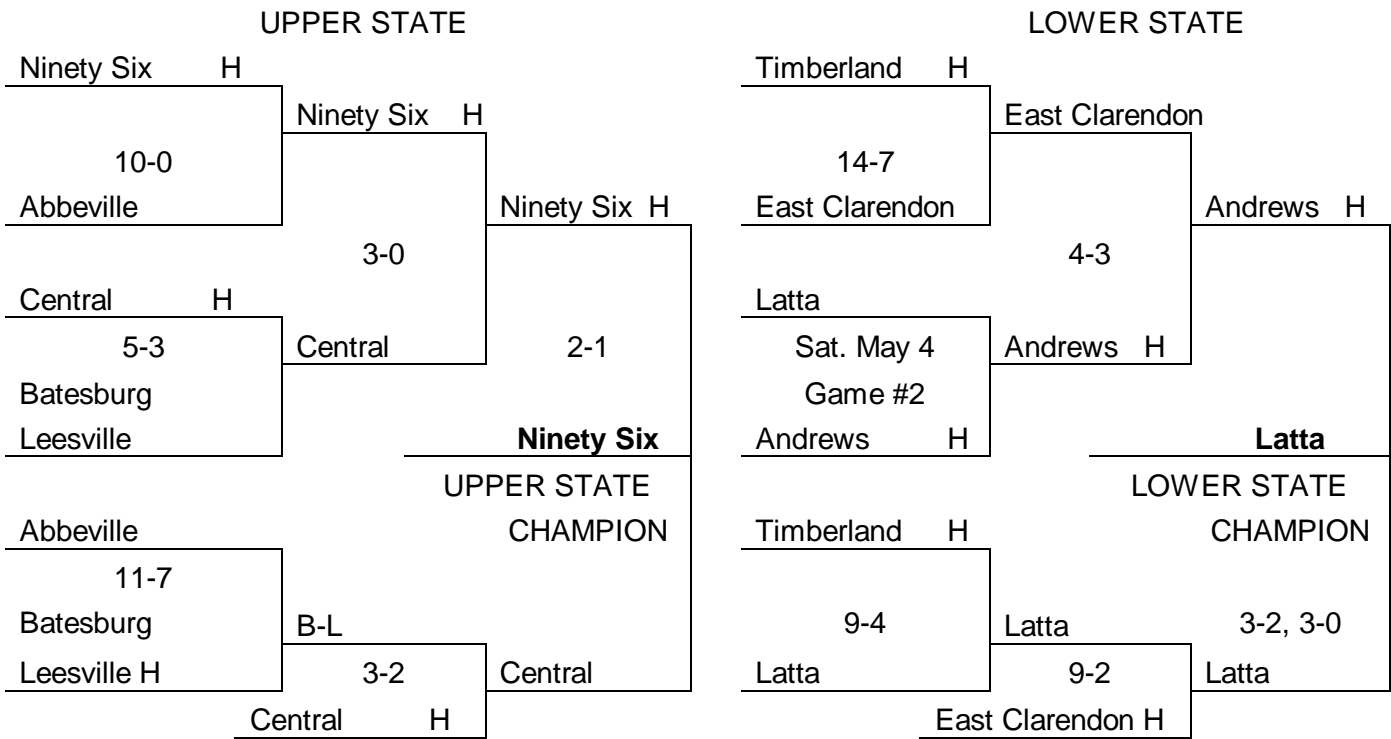

AA SOFTBALL

Game One
Mon. May 13

Ninety-Six (5-3)	H
Latta	

Game Two
Wed. May 15

Ninety-Six	
Latta (7-0)	H

Game Three
(if necessary)
Fri. May 17

Ninety-Six (6-0) State Champion	
Latta	

2019 CLASS AA UPPER AND LOWER STATE SOFTBALL TOURNAMENTS