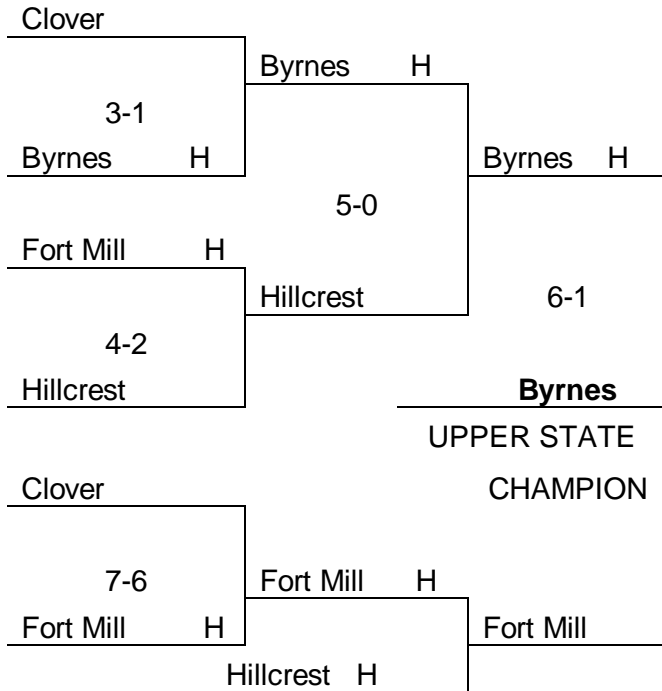

AAAAA SOFTBALL

Game One
Mon. May 13

Byrnes (12-8)	H
Lexington	

Game Two
Wed. May 15

Byrnes	
Lexington (5-1)	H

Game Three
(if necessary)
Fri. May 17

Byrnes	
Lexington (6-5) State Champion	

2019 Class AAAAA UPPER AND LOWER STATE SOFTBALL TOURNAMENTS

UPPER STATE

LOWER STATE

AAAA SOFTBALL

Game One
Mon. May 13

Palmetto	
Hartsville (6-5)	H

Game Two
Wed. May 15

Palmetto	H
Hartsville (3-2) State Champion	

2019 Class AAAA UPPER AND LOWER STATE SOFTBALL TOURNAMENTS