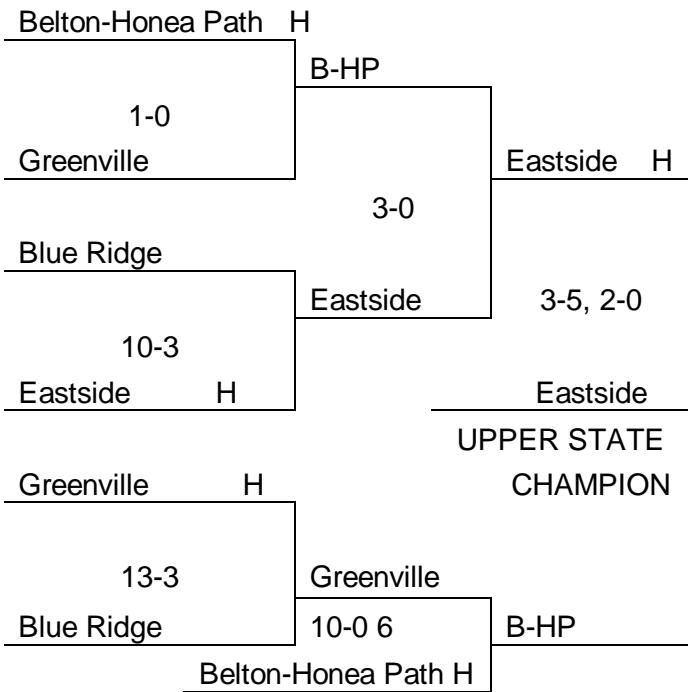

**AAAAA BASEBALL**

Game One  
Sat. May 11

**Blythewood (2-1)**

Dutch Fork

Game Two  
Tues. May 14

Blythewood

**Dutch Fork (6-1)**

(if necessary)  
Friday. May 17

Blythewood

**Dutch Fork (2-1) State Champion**

**2019 UPPER AND LOWER STATE BASEBALL TOURNAMENTS CLASS AAAAA**

**UPPER STATE**

**LOWER STATE**

**AAAA BASEBALL**

Game One  
Sat. May 11

**Eastside (11-1)**

Midland Valley

Game Two  
Wed. May 15

**Eastside (8-7) State Champion**

Midland Valley

**2019 UPPER AND LOWER STATE BASEBALL TOURNAMENTS CLASS AAAA**

**UPPER STATE**

**LOWER STATE**

**CLASS AAA BASEBALL**

Game One  
Sat. May 11

Crescent

**Bishop England (3-2)**

Game Two  
Tues. May 14

**Crescent (6-4)**

Bishop England

Game Three  
(if necessary)  
Sat. May 18

Crescent