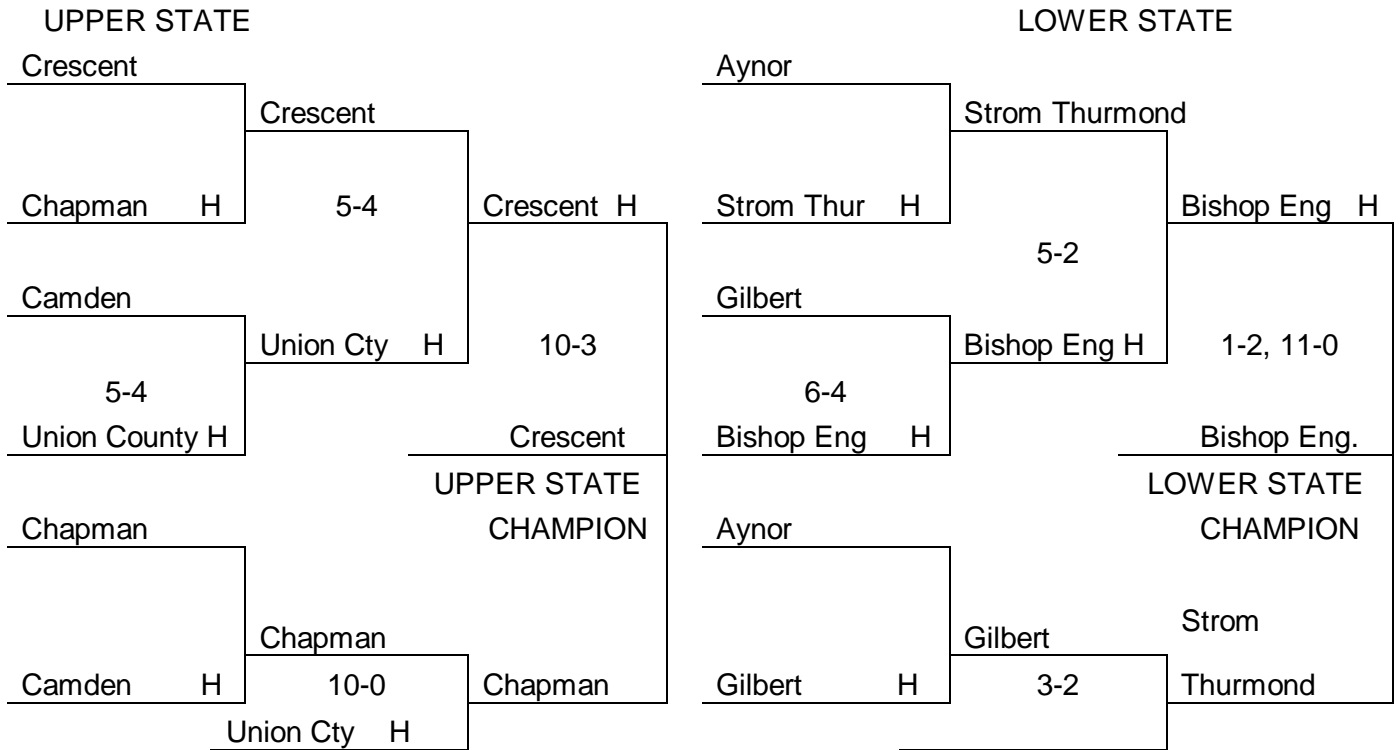

CLASS AAA BASEBALL

Game One
Sat. May 11

Crescent

Bishop England (3-2)

Game Two
Tues. May 14

Crescent (6-4)

Bishop England

Game Three
(if necessary)
Sat. May 18

Crescent

Bishop England (1-0) State Champion

2019 UPPER AND LOWER STATE BASEBALL TOURNAMENTS CLASS AAA