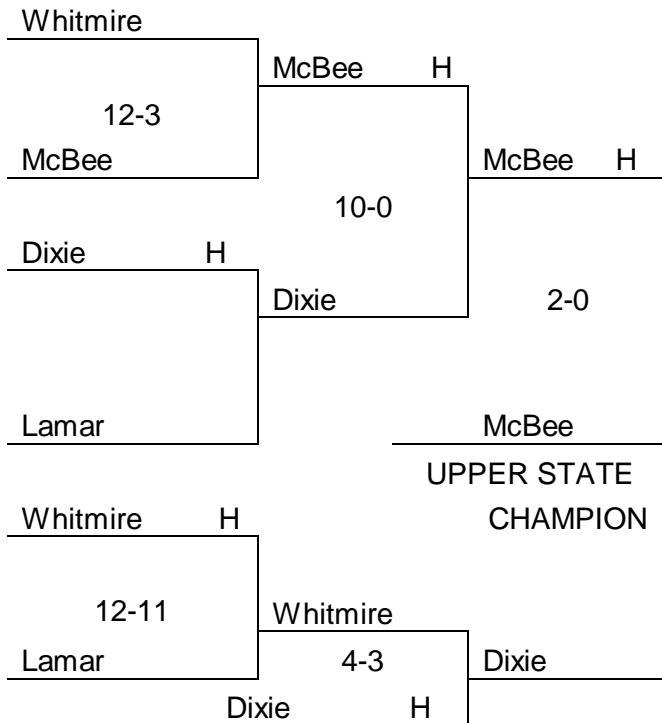

CLASS A BASEBALL PLAY-OFF PAIRINGS

Game One
Sat. May 11

McBee (2-1)

Green Sea-Floyds

Game Two
Tues. May 14

McBee (7-3) STATE CHAMPION

Green Sea-Floyds

2019 UPPER AND LOWER STATE BASEBALL TOURNAMENTS CLASS A

UPPER STATE

LOWER STATE