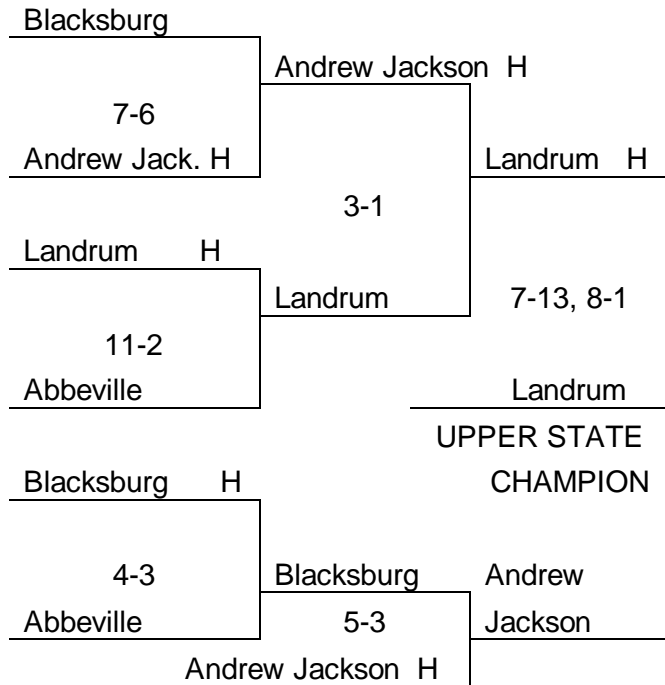

CLASS AA BASEBALL PLAY-OFF PAIRINGS

Game One
Sat. May 11

Landrum (2-1)

Oceanside Collegiate

Game Two
Wed. May 15

Landrum (4-2) State Champion

Oceanside Collegiate

2019 UPPER AND LOWER STATE BASEBALL TOURNAMENTS CLASS AA

UPPER STATE