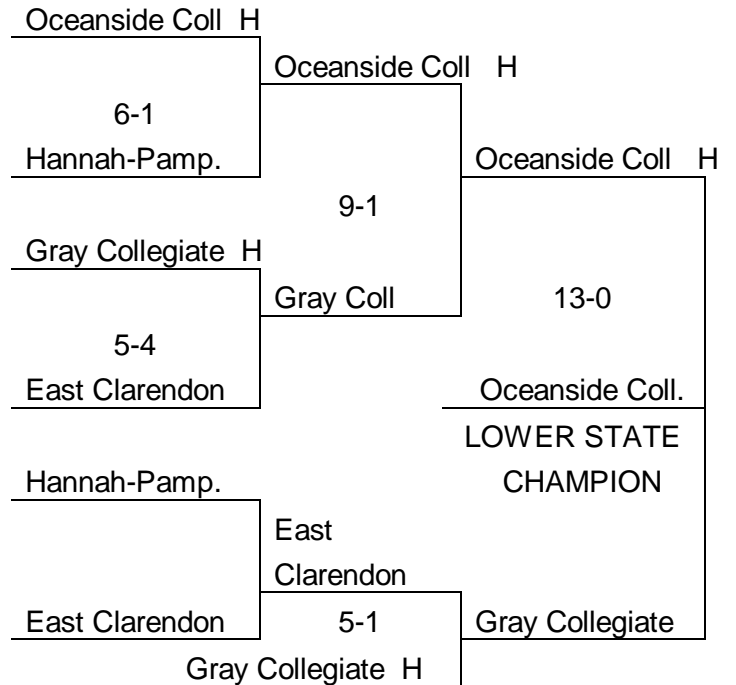

**Landrum (4-2) State Champion**

Oceanside Collegiate

**2019 UPPER AND LOWER STATE BASEBALL TOURNAMENTS CLASS AA**

**UPPER STATE**

**LOWER STATE**

**CLASS A BASEBALL PLAY-OFF PAIRINGS**

Game One  
Sat. May 11