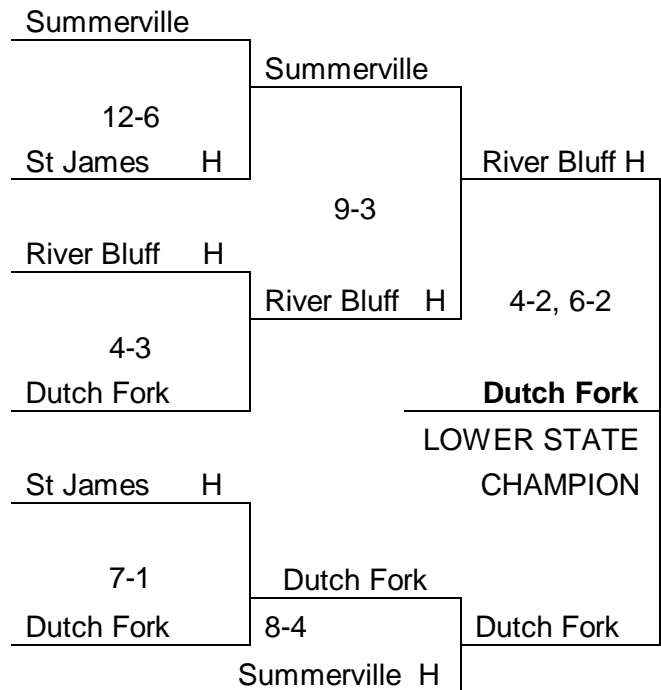

**AAAAA BASEBALL**

Game One  
Sat. May 11

**Blythewood (2-1)**

Dutch Fork

Game Two  
Tues. May 14

Blythewood

**Dutch Fork (6-1)**

(if necessary)  
Friday. May 17

Blythewood

**Dutch Fork (2-1) State Champion**

**2019 UPPER AND LOWER STATE BASEBALL TOURNAMENTS CLASS AAAAA**

**UPPER STATE**

**LOWER STATE**

**AAAA BASEBALL**

Game One  
Sat. May 11

**Eastside (11-1)**

Game One  
Sat. May 11

Crescent

**Bishop England (3-2)**

Game Two  
Tues. May 14

**Crescent (6-4)**

Bishop England

Game Three  
(if necessary)  
Sat. May 18

Crescent