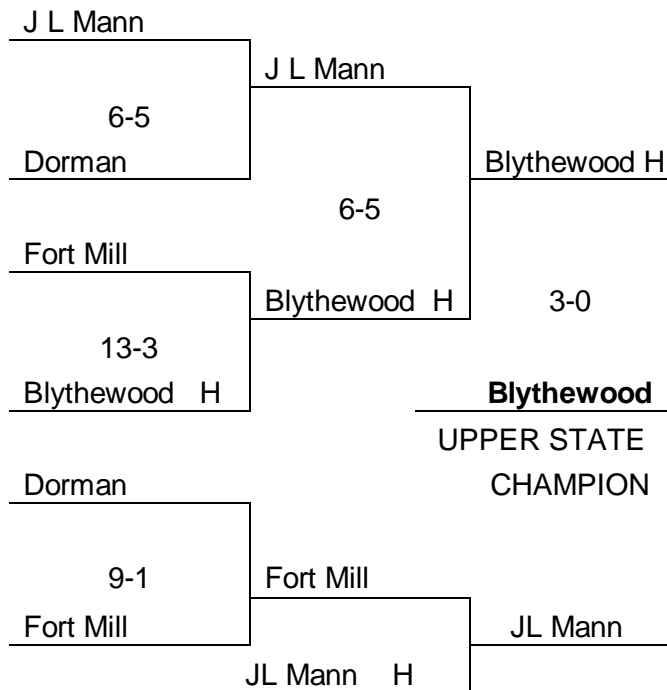

**AAAAA BASEBALL**

Game One  
Sat. May 11

**Blythewood (2-1)**

Dutch Fork

Game Two  
Tues. May 14

Blythewood

**Dutch Fork (6-1)**

(if necessary)  
Friday. May 17

Blythewood

**Dutch Fork (2-1) State Champion**

**2019 UPPER AND LOWER STATE BASEBALL TOURNAMENTS CLASS AAAAA**

**UPPER STATE**

**LOWER STATE**

**AAAA BASEBALL**

Game One  
Sat. May 11

**Eastside (11-1)**