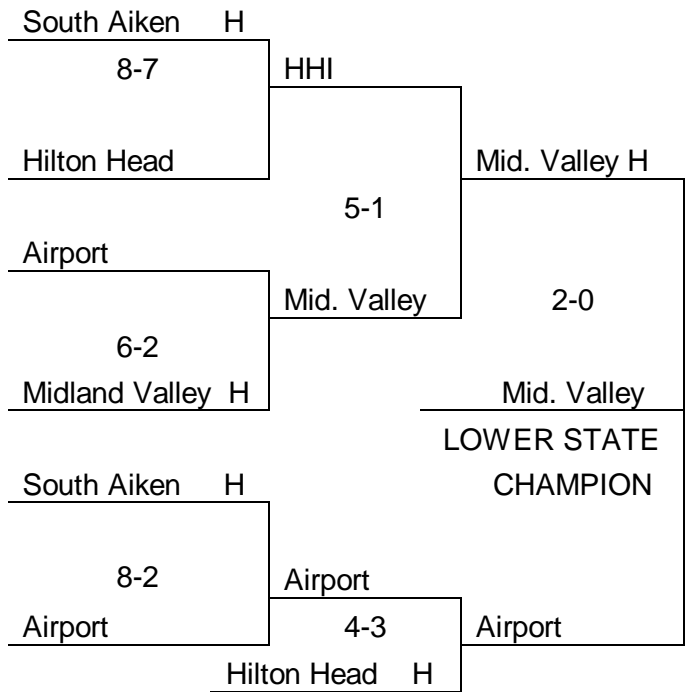

**AAAAA BASEBALL**

Game One  
Sat. May 11

**Blythewood (2-1)**

Dutch Fork

Game Two  
Tues. May 14

Blythewood

**Dutch Fork (6-1)**

(if necessary)  
Friday. May 17

Midland Valley

Game Two  
Wed. May 15

**Eastside (8-7) State Champion**

Midland Valley

**2019 UPPER AND LOWER STATE BASEBALL TOURNAMENTS CLASS AAAA**

**UPPER STATE**

**LOWER STATE**

**CLASS AAA BASEBALL**

Game One  
Sat. May 11

Crescent

**Bishop England (3-2)**

Game Two  
Tues. May 14

**Crescent (6-4)**

Bishop England

Game Three  
(if necessary)  
Sat. May 18

Crescent