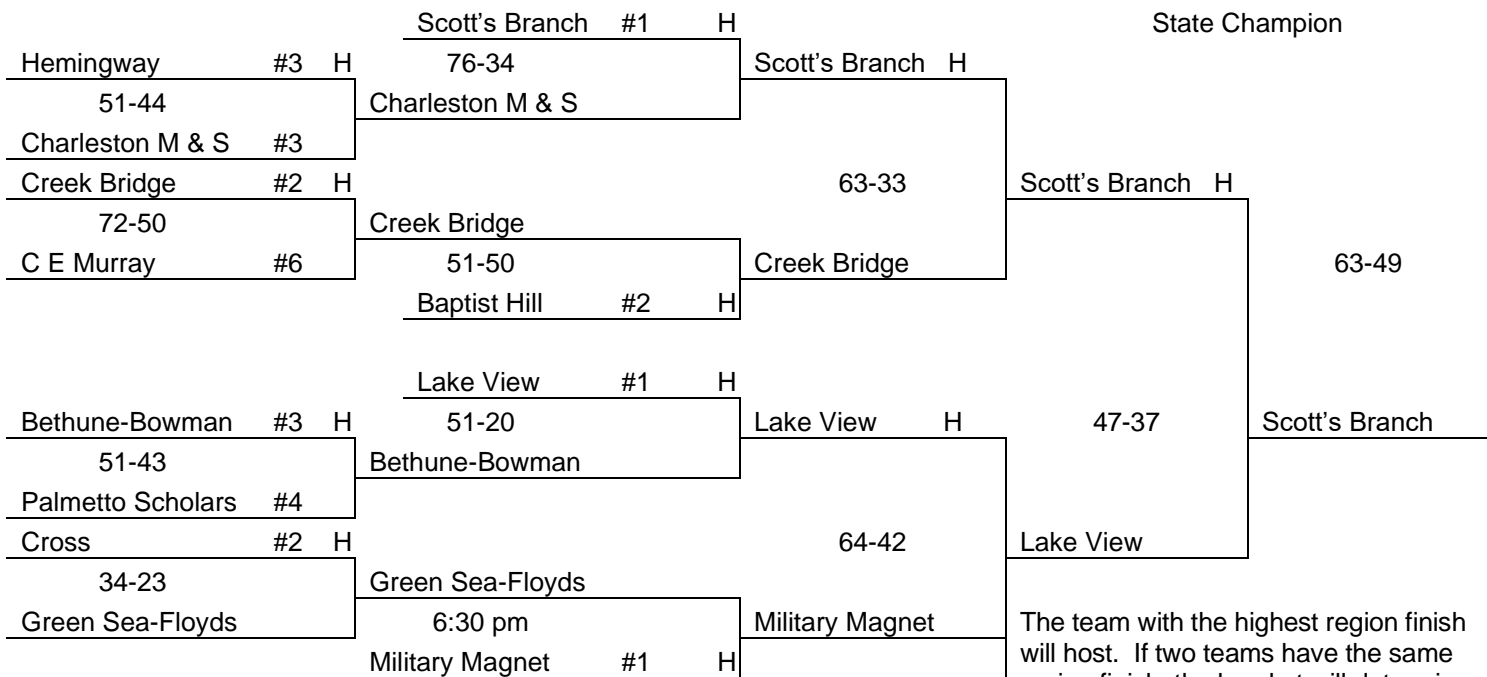

The team with the highest region finish will host. If two teams have the same region finish, the bracket will determine the host.

**A BASKETBALL**

**Upper State**

**LOWER STATE**

\*\* The At-large teams will be decided by region winning percentage. If two or more teams have the same region winning percentage the following tiebreaker will decide who gets the higher seed: 1.) Head to Head 2.) Overall Record 3.) Lowest number of Defensive points allowed 4.) Flip A Coin