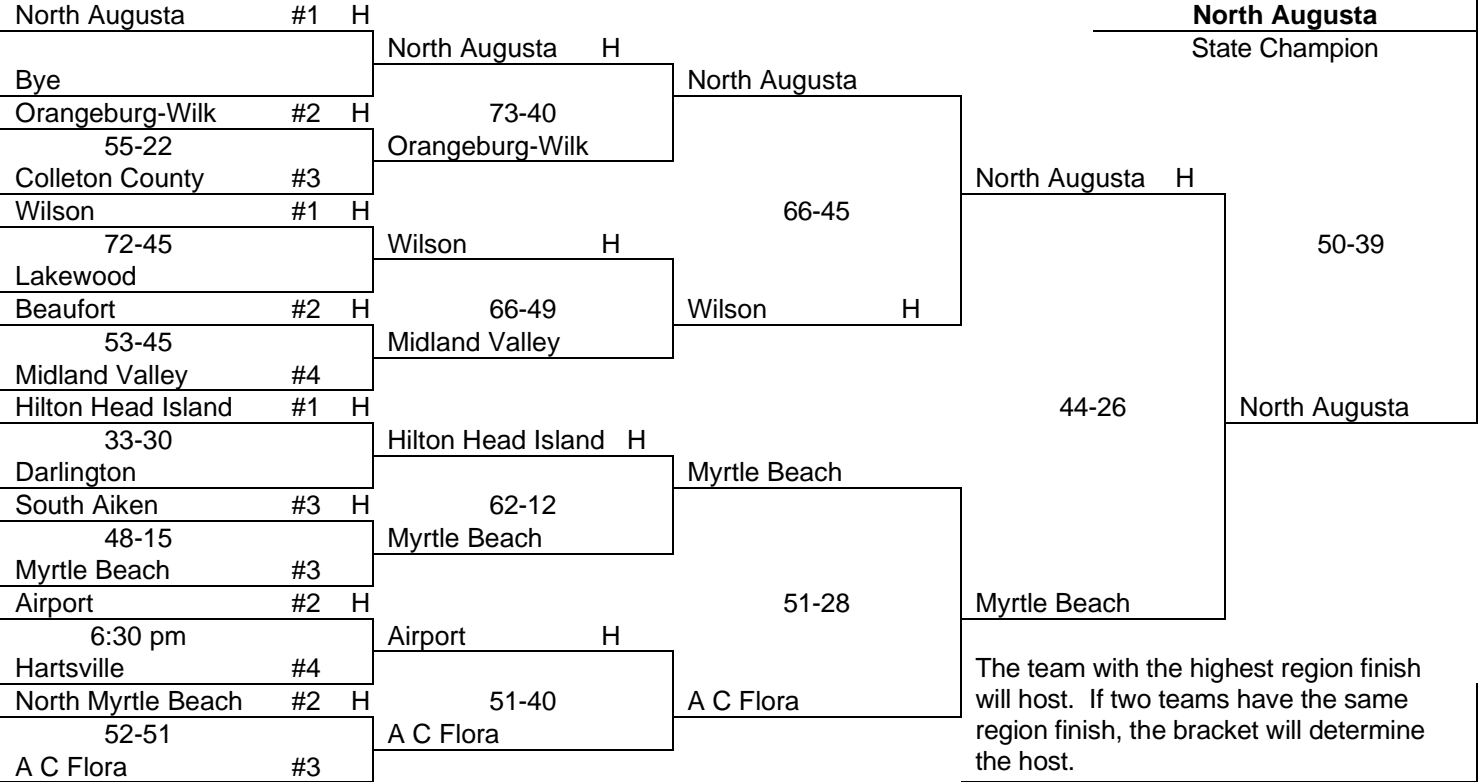

**LOWER STATE**

Lexington #1 H					<b>Goose Creek</b>
86-53	Lexington H				State Champion
West Florence #4		Lexington H			
Wando #2 H	35-29				
30-25	Wando				
Summerville #3					
Socastee #1 H			67-50	Lexington H	
29-27	Socastee H				52-51
St James					
West Ashley #2 H	34-26	James Island			
49-45	James Island				
James Island #3				43-28	
Goose Creek #1 H					Goose Creek
60-39	Goose Creek H				
Irmo #3		Goose Creek H			
Dutch Fork #2 H	51-20				
59-54	Dutch Fork				
South Florence #3					
Fort Dorchester #1 H			59-36	Goose Creek	
	Fort Dorchester H				
Berkeley #4					
Carolina Forest #2 H	68-35	Fort Dorchester			
52-41	Carolina Forest				
White Knoll #3					

The team with the highest region finish will host. If two teams have the same region finish, the bracket will determine the host.

**AAAA BASKETBALL**

**UPPER STATE**

**LOWER STATE**

**AAA BASKETBALL**

**UPPER STATE**