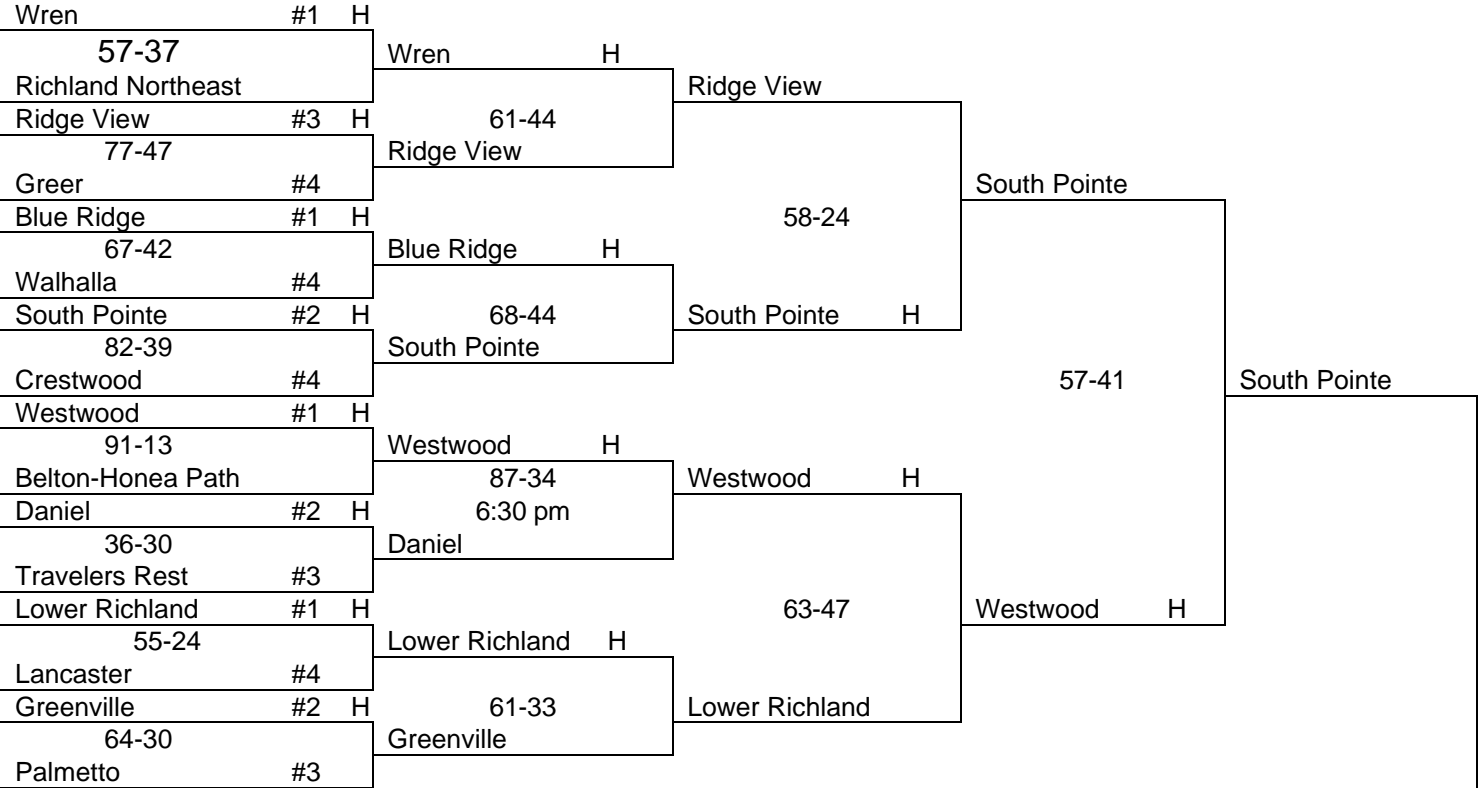

**AAAAA BASKETBALL**

**UPPER STATE**

Woodmont #1 H					
72-29	Woodmont H				
Spartanburg #5		Woodmont H			
Boiling Springs #4	61-38				
58-39	Clover				
Clover #2 H				Sumter	
Dorman #1 H			57-54		
74-72	Westside				
Westside #4					
Rock Hill #3	55-31	Sumter			
54-13	Sumter H			58-42	
Sumter #2 H					
Nation Ford #1 H					Spring Valley H
63-21	Nation Ford H				
Greenwood #5		Nation Ford H			
Hillcrest #3					
53-42	T L Hanna				
T L Hanna #2 H					
Spring Valley #1 H			76-45	Spring Valley H	
86-38	Spring Valley H				
Gaffney					
J L Mann #3		Spring Valley			
	Byrnes				
Byrnes #2 H					

**LOWER STATE**

Lexington #1 H					<b>Goose Creek</b>
86-53	Lexington H				State Champion
West Florence #4		Lexington H			
Wando #2 H	35-29				
30-25	Wando				
Summerville #3					
Socastee #1 H			67-50	Lexington H	
29-27	Socastee H				52-51
St James					
West Ashley #2 H	34-26	James Island			
49-45	James Island				
James Island #3				43-28	
Goose Creek #1 H					Goose Creek
60-39	Goose Creek H				
Irmo #3		Goose Creek H			
Dutch Fork #2 H	51-20				
59-54	Dutch Fork				
South Florence #3					
Fort Dorchester #1 H			59-36	Goose Creek	
	Fort Dorchester H				
Berkeley #4					
Carolina Forest #2 H	68-35	Fort Dorchester			
52-41	Carolina Forest				
White Knoll #3					

The team with the highest region finish will host. If two teams have the same region finish, the bracket will determine the host.

**AAAA BASKETBALL**

**UPPER STATE**

**LOWER STATE**

**AAA BASKETBALL**

**UPPER STATE**