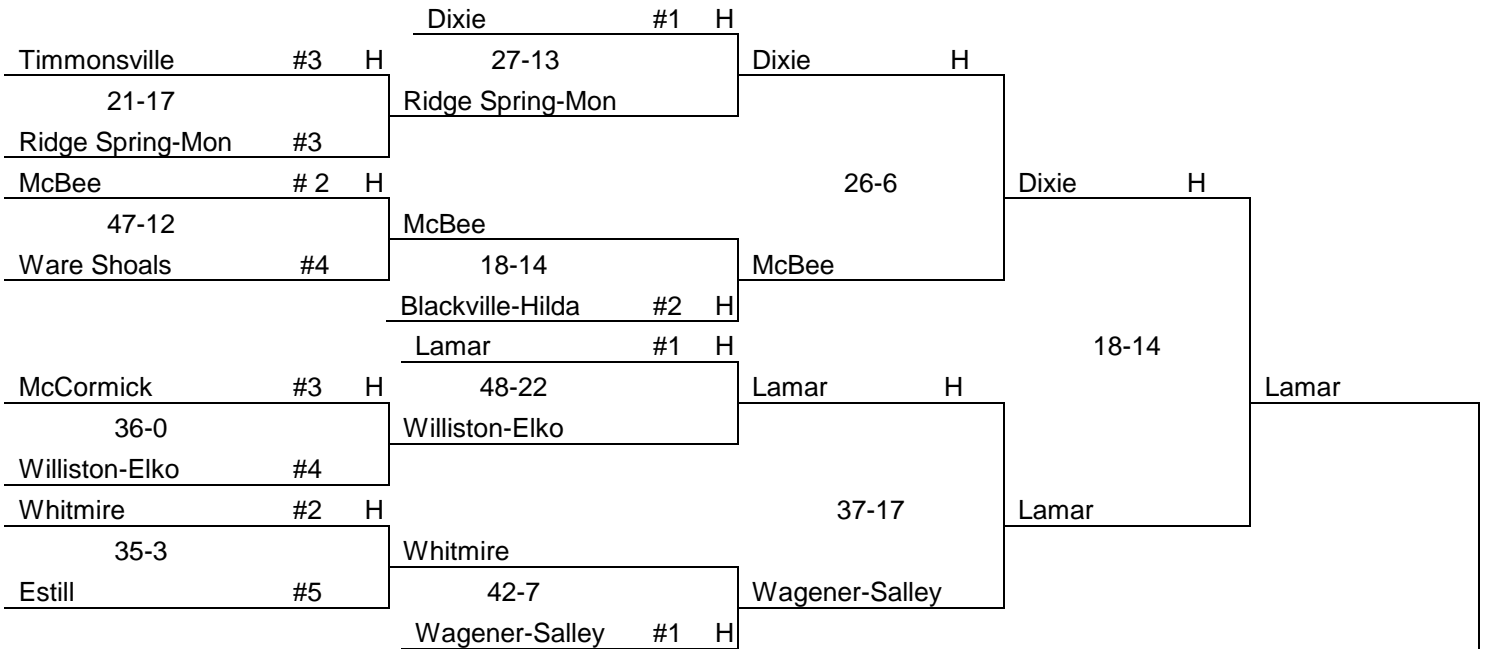

A

Upper State