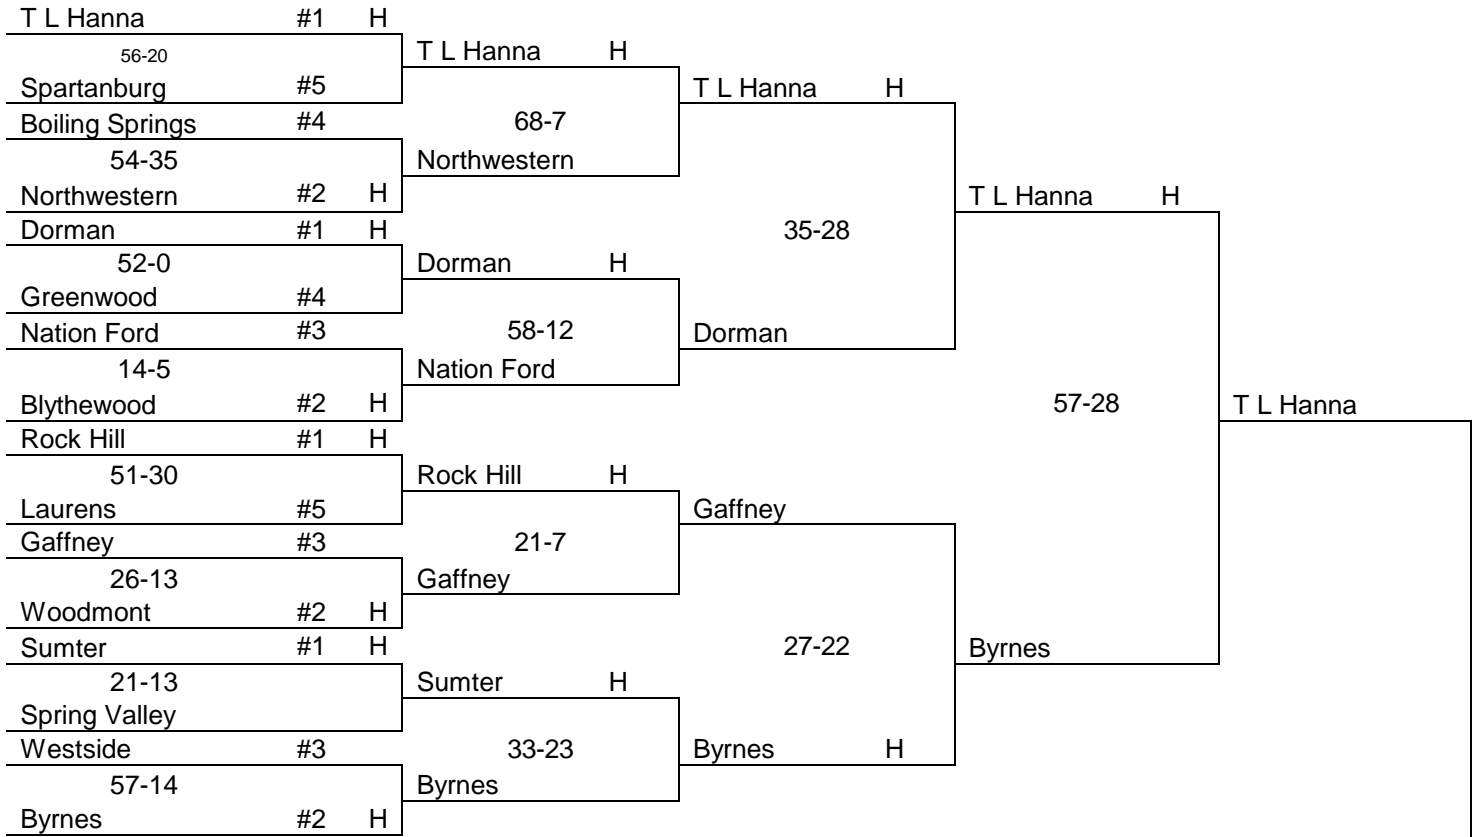

AAAAA

UPPER STATE

LOWER STATE

Dutch Fork
State Champion

59-20

AAAA

UPPER STATE

Belton-Honea Path #1 H	20-3	Westwood			
Westwood			Ridge View		
Ridge View #3 H	76-0	41-38			
Travelers Rest #4		Ridge View H			
Greer #1 H	35-6		6-3	Greer H	
Pickens #4		Greer H			
York #2 H	49-24	63-40	Greer H		
Orangeburg-Wilk #4		York		35-23	Greer
South Pointe #1 H	56-19				
Walhalla		South Pointe H	Daniel H		
Daniel #2 H	49-20	50-49 (2OT)			
Eastside #3		Daniel			
A C Flora #1 H	44-21		36-14	Daniel	
Lancaster #4		A C Flora H			
Greenville #2 H	35-14	34-30	Wren		
Wren #3		Wren			