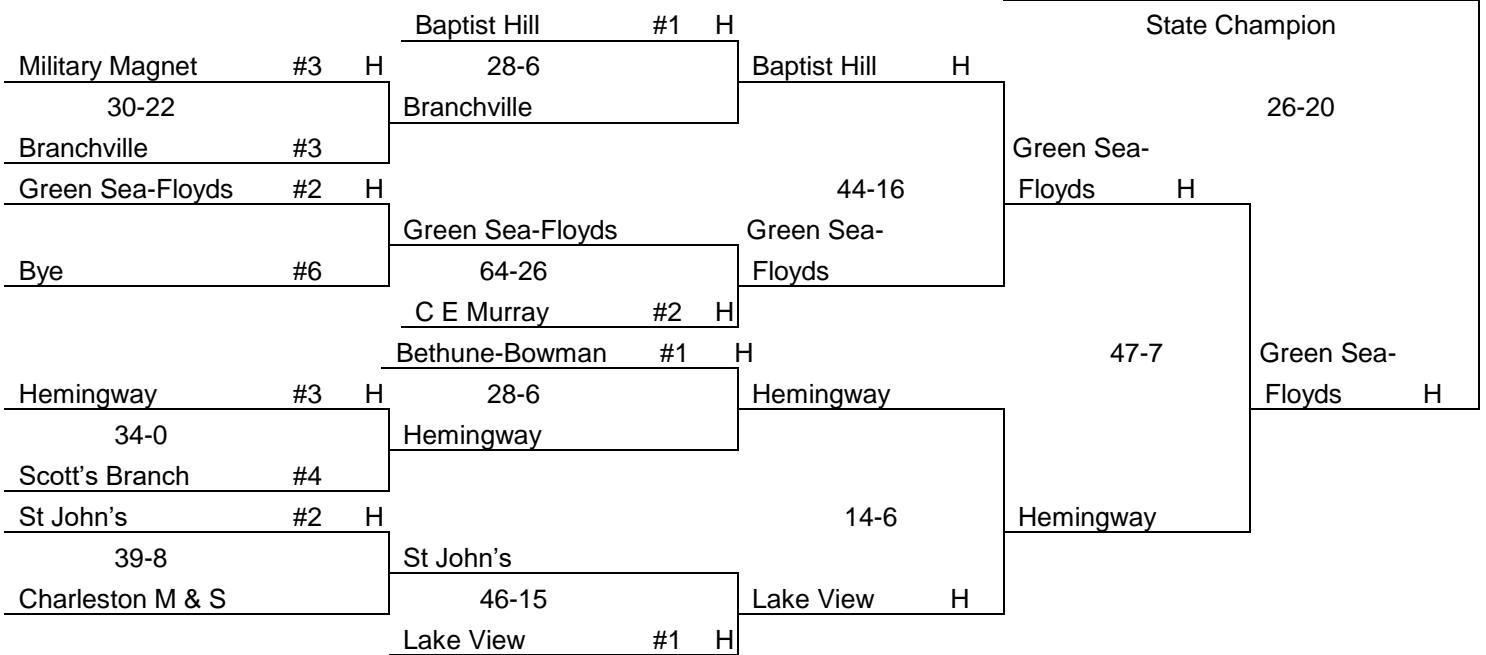

LOWER STATE

Green Sea-Floyds

State Champion

26-20

47-7

Green Sea-Floyds H