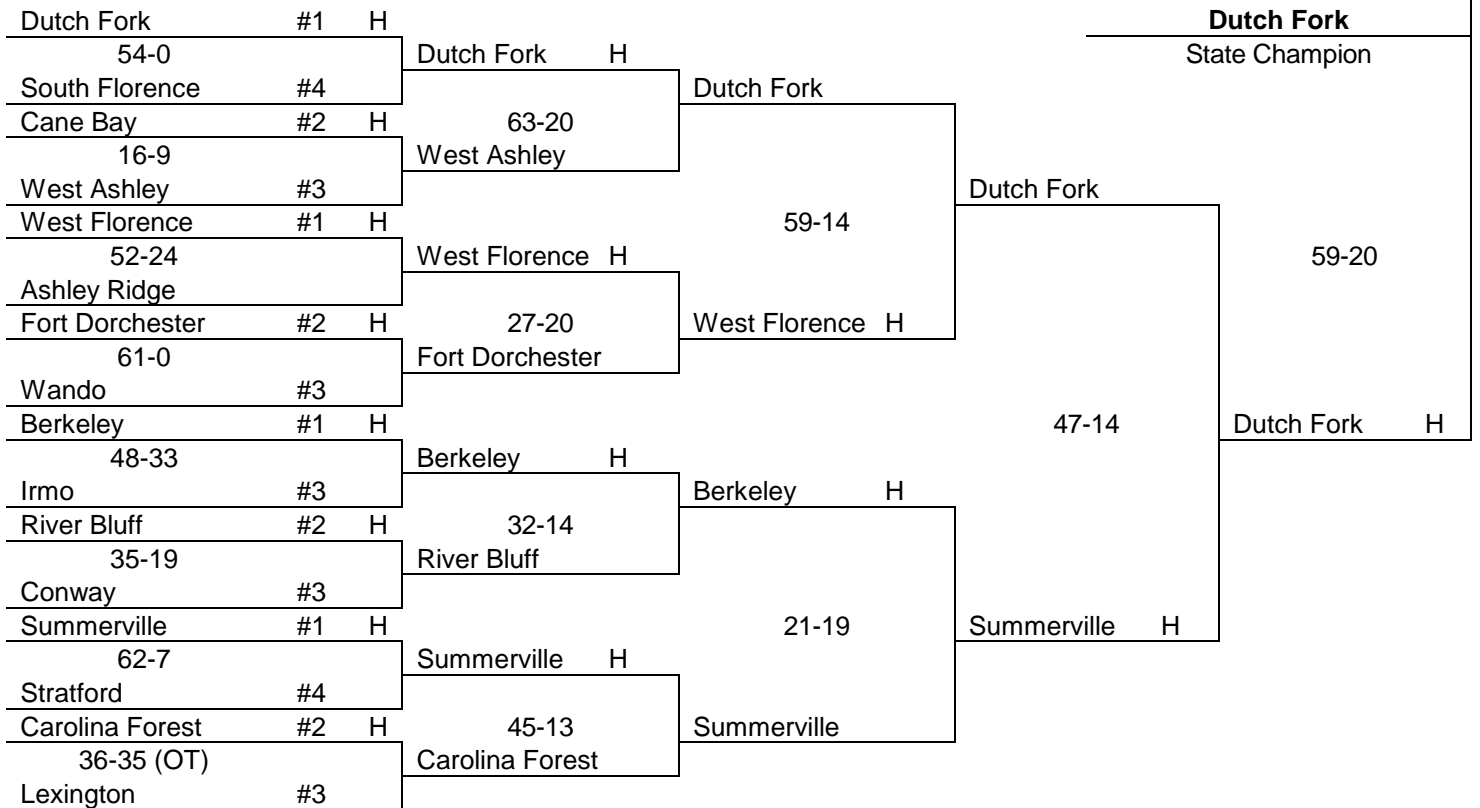

AAAAA

UPPER STATE

LOWER STATE

Dutch Fork
State Champion

59-20

AAAA

UPPER STATE

Belton-Honea Path #1 H	20-3	Westwood			
Westwood			Ridge View		
Ridge View #3 H	76-0	41-38			
Travelers Rest #4		Ridge View H			
Greer #1 H	35-6		6-3	Greer H	
Pickens #4		Greer H			
York #2 H	49-24	63-40	Greer H		
Orangeburg-Wilk #4		York		35-23	Greer
South Pointe #1 H	56-19				
Walhalla		South Pointe H	Daniel H		
Daniel #2 H	49-20	50-49 (2OT)			
Eastside #3		Daniel			
A C Flora #1 H	44-21		36-14	Daniel	
Lancaster #4		A C Flora H			
Greenville #2 H	35-14	34-30	Wren		
Wren #3		Wren			